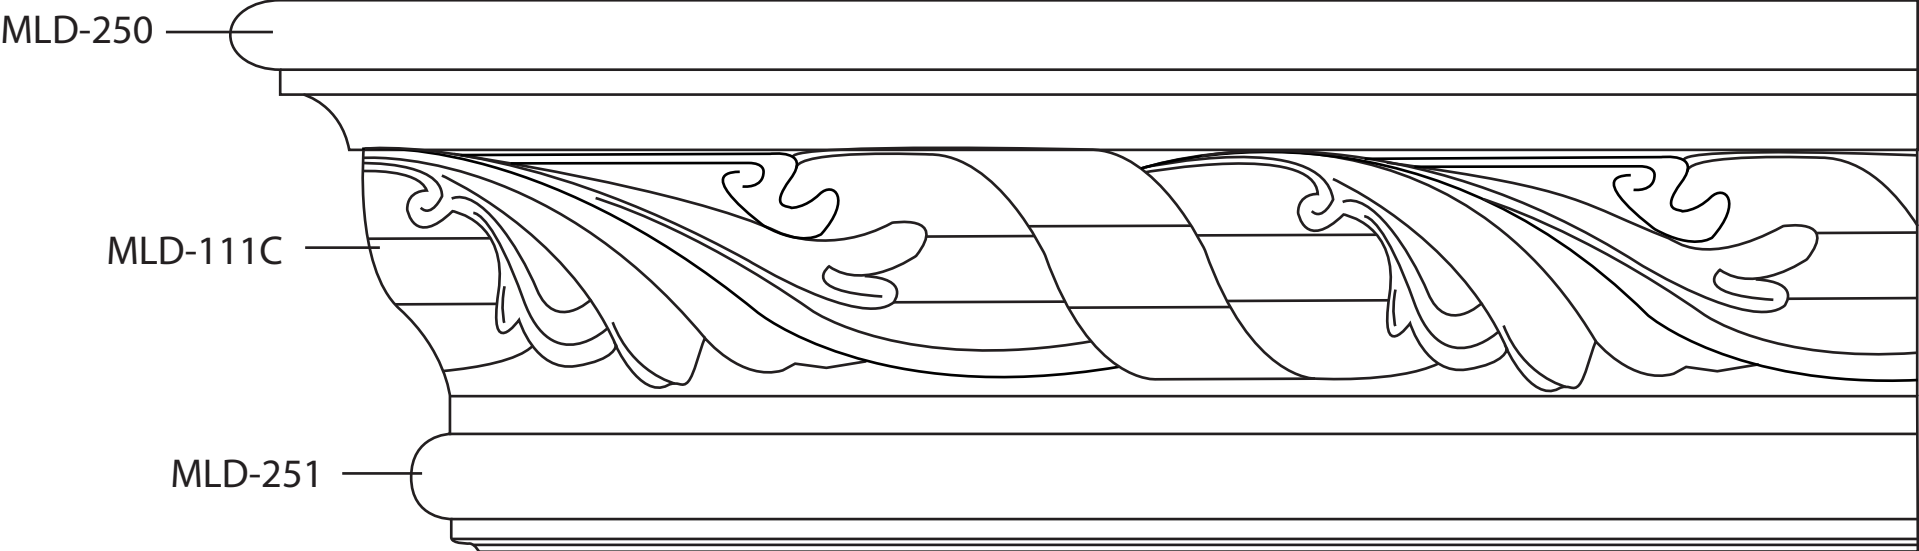

EDGE DETAIL 130

*All of these mouldings can be trimmed and modified for multiple profiles. The total cost of Pearlworks parts is \$17 per lineal foot.

*All sizes approximate