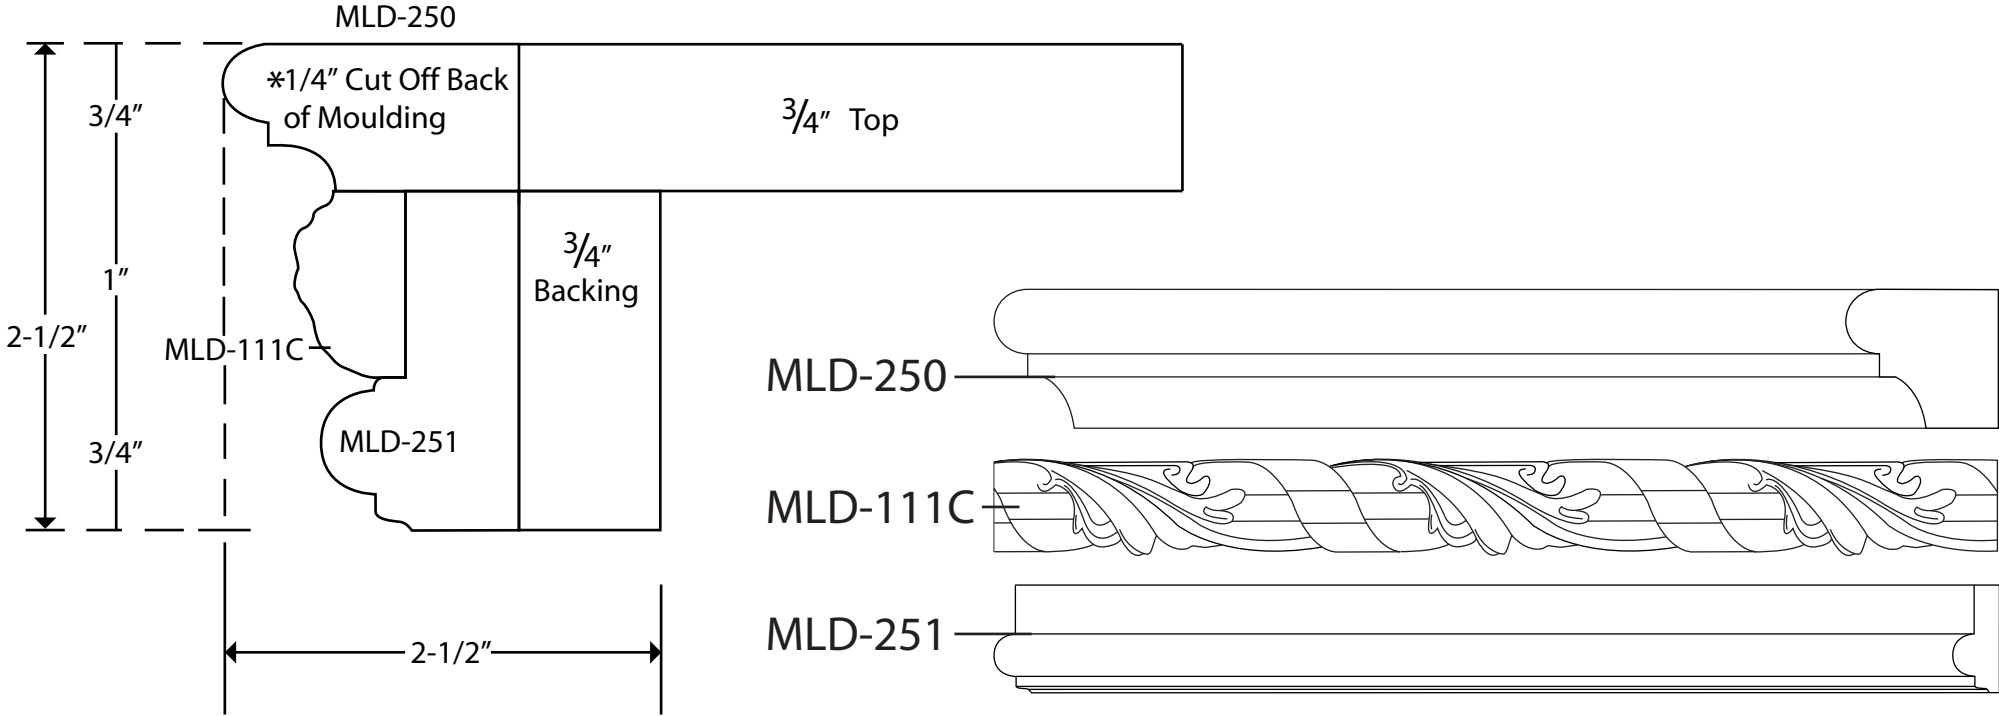

EDGE DETAIL 130

*All of these mouldings can be trimmed and modified for multiple profiles. The total cost of Pearlworks parts is \$17 per lineal foot.

*All sizes approximate