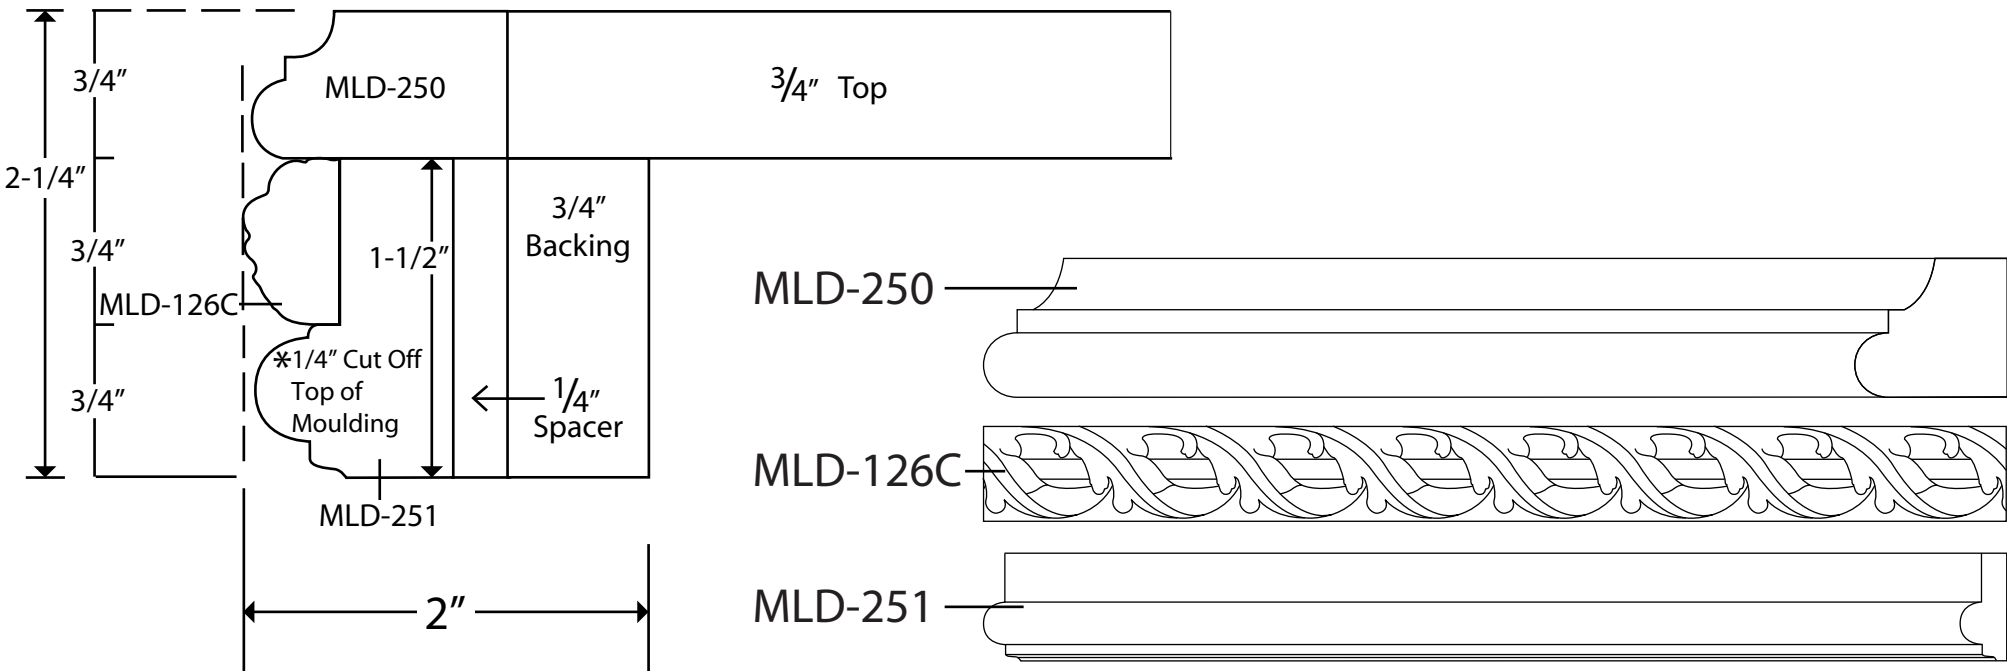

# EDGE DETAIL 150

\*All of these mouldings can be trimmed and modified for multiple profiles. The total cost of Pearlworks parts is \$15 per lineal foot.

\*All sizes approximate