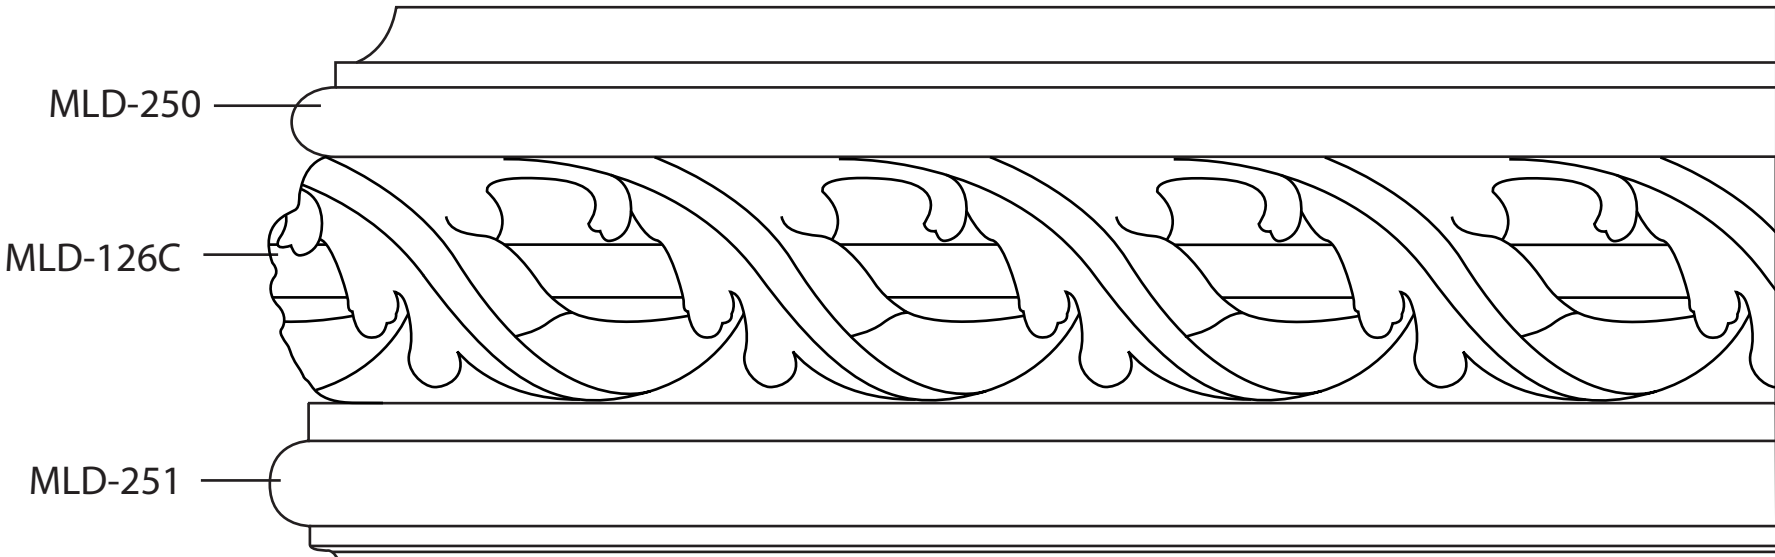

# EDGE DETAIL 150

\*All of these mouldings can be trimmed and modified for multiple profiles. The total cost of Pearlworks parts is \$15 per lineal foot.

\*All sizes approximate